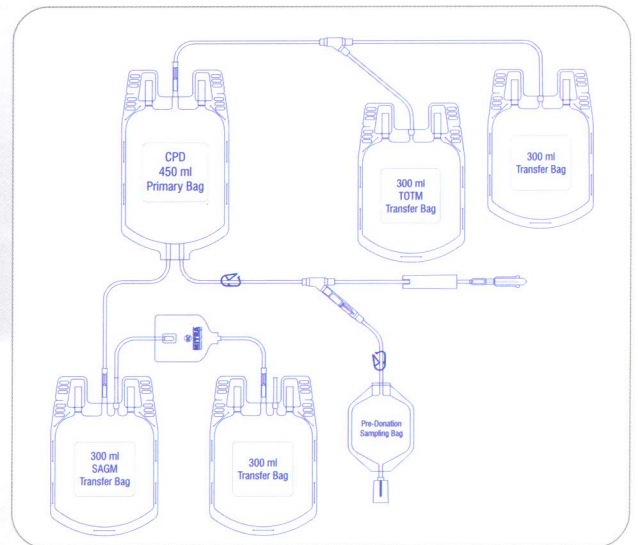

# Log4 LEUKODEPLETION FILTER

99.999%

**BEDSIDE FILTER**

**LABSIDE FILTER  
WITH TRANSFER BAG**

**INLINE FILTER**