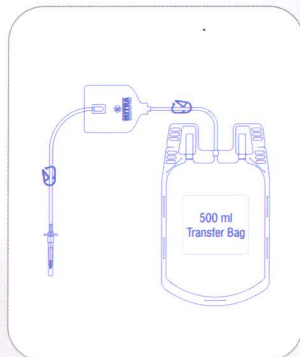

# Log4 LEUKODEPLETION FILTER

99.999%

**BEDSIDE FILTER**

**LABSIDE FILTER  
WITH TRANSFER BAG**

**INLINE FILTER**